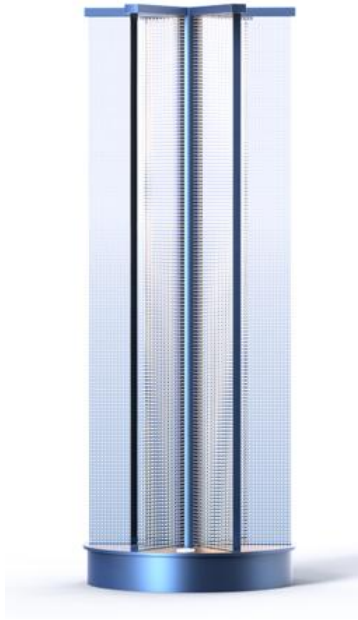

BC1026

3D Acrylic table lamp
Button switch, 2 levels brightness
material: Aluminium+acrylic
Size: D125*H328mm
Color: blue
Power: 5200mAH
Voltage: DC:5V
Current: 800mA
consumption: 4W
LED temp.: 2700K
Endurance time: 8h+