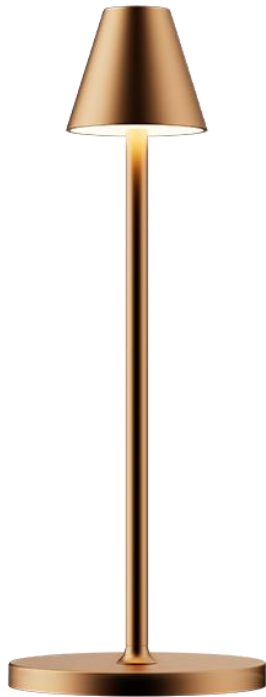

BC1012J

Chimney rechargeable table lamp
touch on/off, hold stepless dimming
material: aluminum alloy
Size: D104xH295mm
Color: White/brown
Power: 2400mAH -USB C
Input Voltage: DC5V
Power Watt: 3W
RA: 80
Light Flux: 200LM
LED temp.: 3000K
Waterproof: IP54