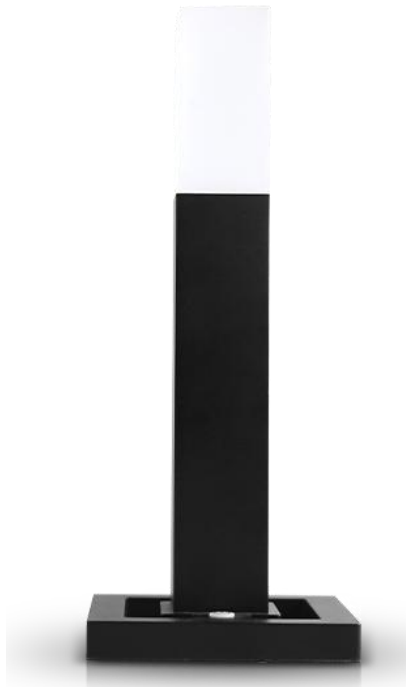

BC1029

Square Pillar Light

Touch stepless dimming, 3 kinds of led colors

Material: Aluminium+acrylic

Size: D110xH271mm

Color: black/white

Power: 2600mAH -USB C

Voltage: DC:5V

Current: 300mA

Consumption: 1.5W

LED temp.: 2700K-5000K

Waterproof: IP54