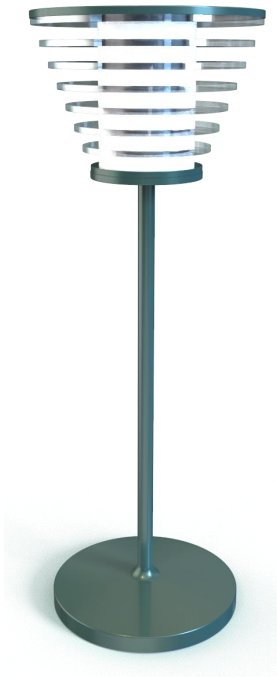

## BC1023

Glass table lamp

Touch switch,stepless dimming

material: Aluminium+glass

Size: D120\*H365mm

Color:silver

Power: 5200mAH

Voltage: DC:5V

## BC1024

Wine cup table lamp  
Touch switch,stepless dimming  
material: Aluminium+PC  
Size: D150\*H348mm  
Color:Grey  
Power: 5200mAH  
Voltage: DC:5V  
Current: 700mA  
consumption: 3.5W  
LED temp.: 2700K  
Endurance time:8h+